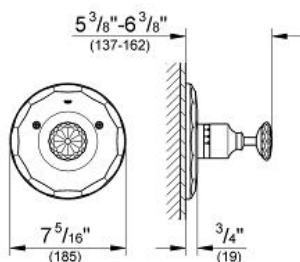

KENSINGTON
Thermostat Trim
MODEL # 19265VP0

Pure Freude an Wasser

GROHE America, Inc | 200 North Gary Avenue, Suite G, Roselle, IL 60172
Phone: +1 (800) 444-7643 | Fax: +1 (800) 225-2778 | us-customerservice@grohe.com

Product Description:
Thermostat Trim

Standard Specification:

- GROHE StarLight chrome finish
- For use with GrohTherm Rough-In Valve (34 331) or (34 397)

Applicable Codes & Standards:

- Energy Policy Act of 1992
- ASME A112.18.1/CSA B125.1